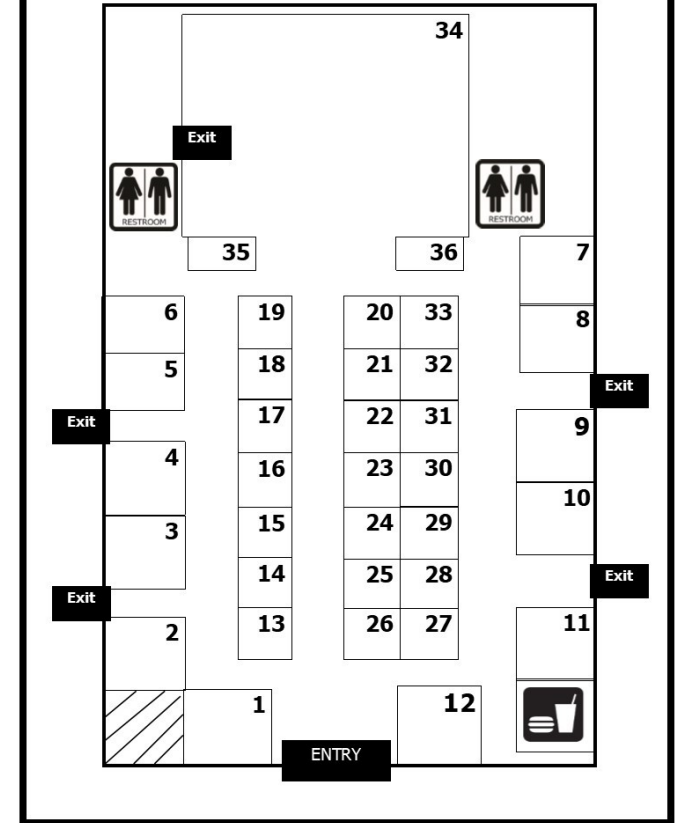

FC 5 FC 6 FC 7

Kiosk

Woodside Hall

McWilliam Pavilion

ATM

Site Office

NSW Yard Dog Trials

PUBLIC ENTRY VIA WALLA AVE

EXHIBITORS CARPARK

Woodside Hall Map

McWilliam Pavillion