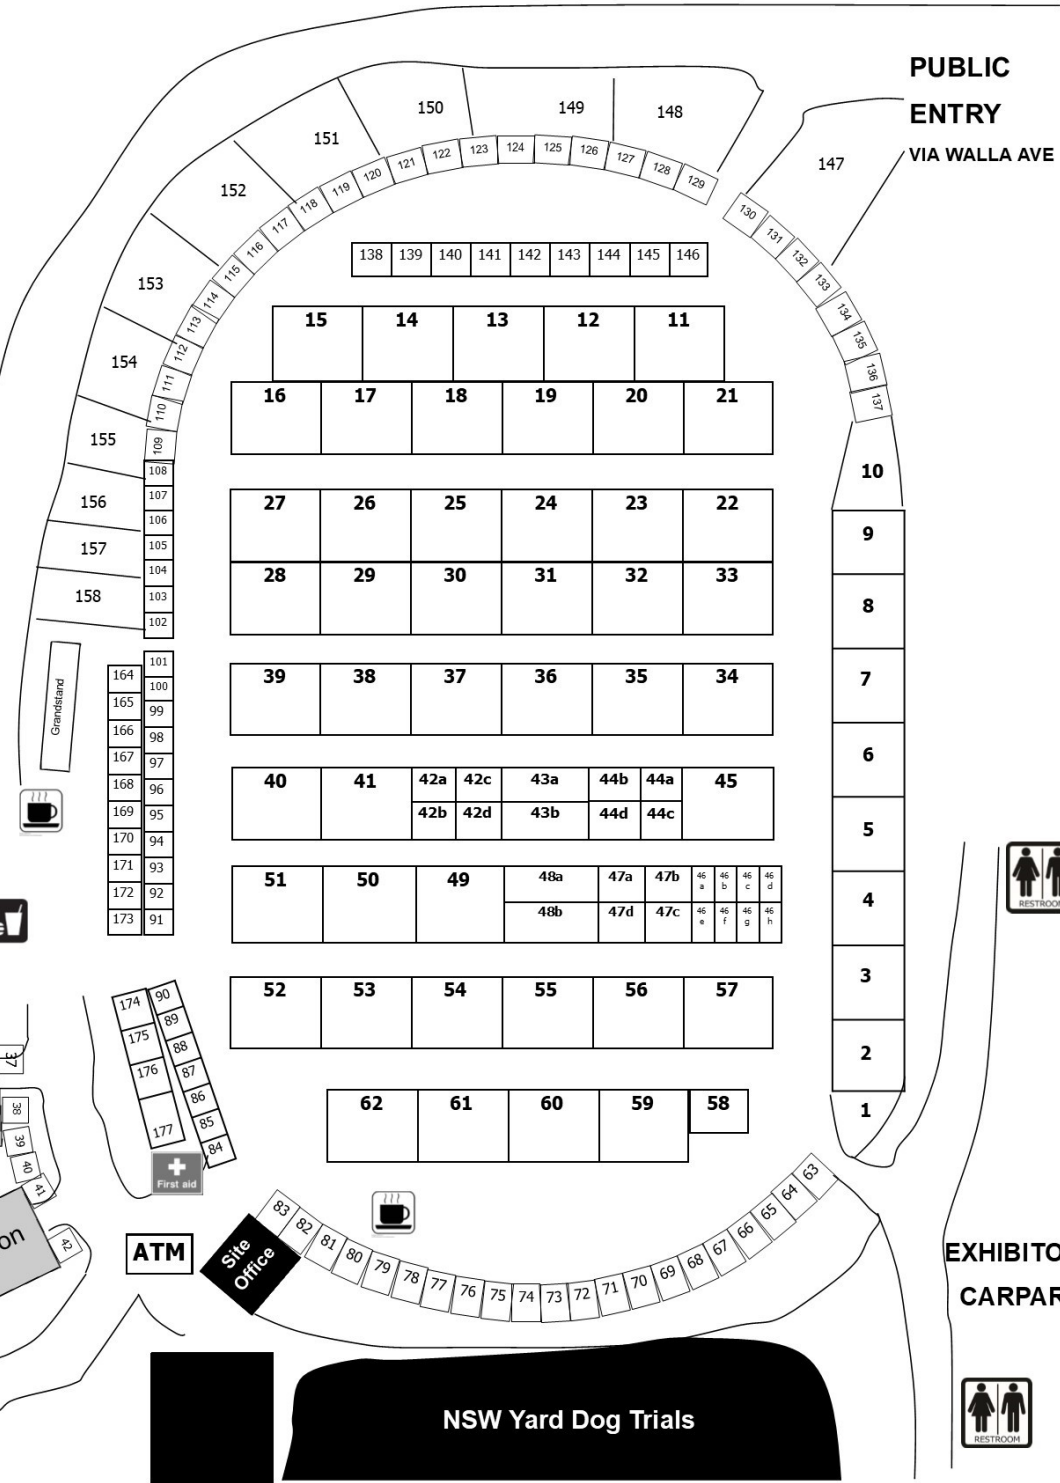

2019 SITE MAP

Gold Sponsor

PUBLIC CAR PARK

Amusement Rides
Pony Rides

Davidge Pavilion

FC 4	FC 3	FC 2	1
------	------	------	---

MAIN STAGE

Food Court

FC 5 FC 6 FC 7

Kiosk

Woodside Hall

McWilliam Pavilion

ATM

Site Office

NSW Yard Dog Trials

PUBLIC ENTRY VIA WALLA AVE

EXHIBITORS CARPARK

Woodside Hall Map

McWilliam Pavillion