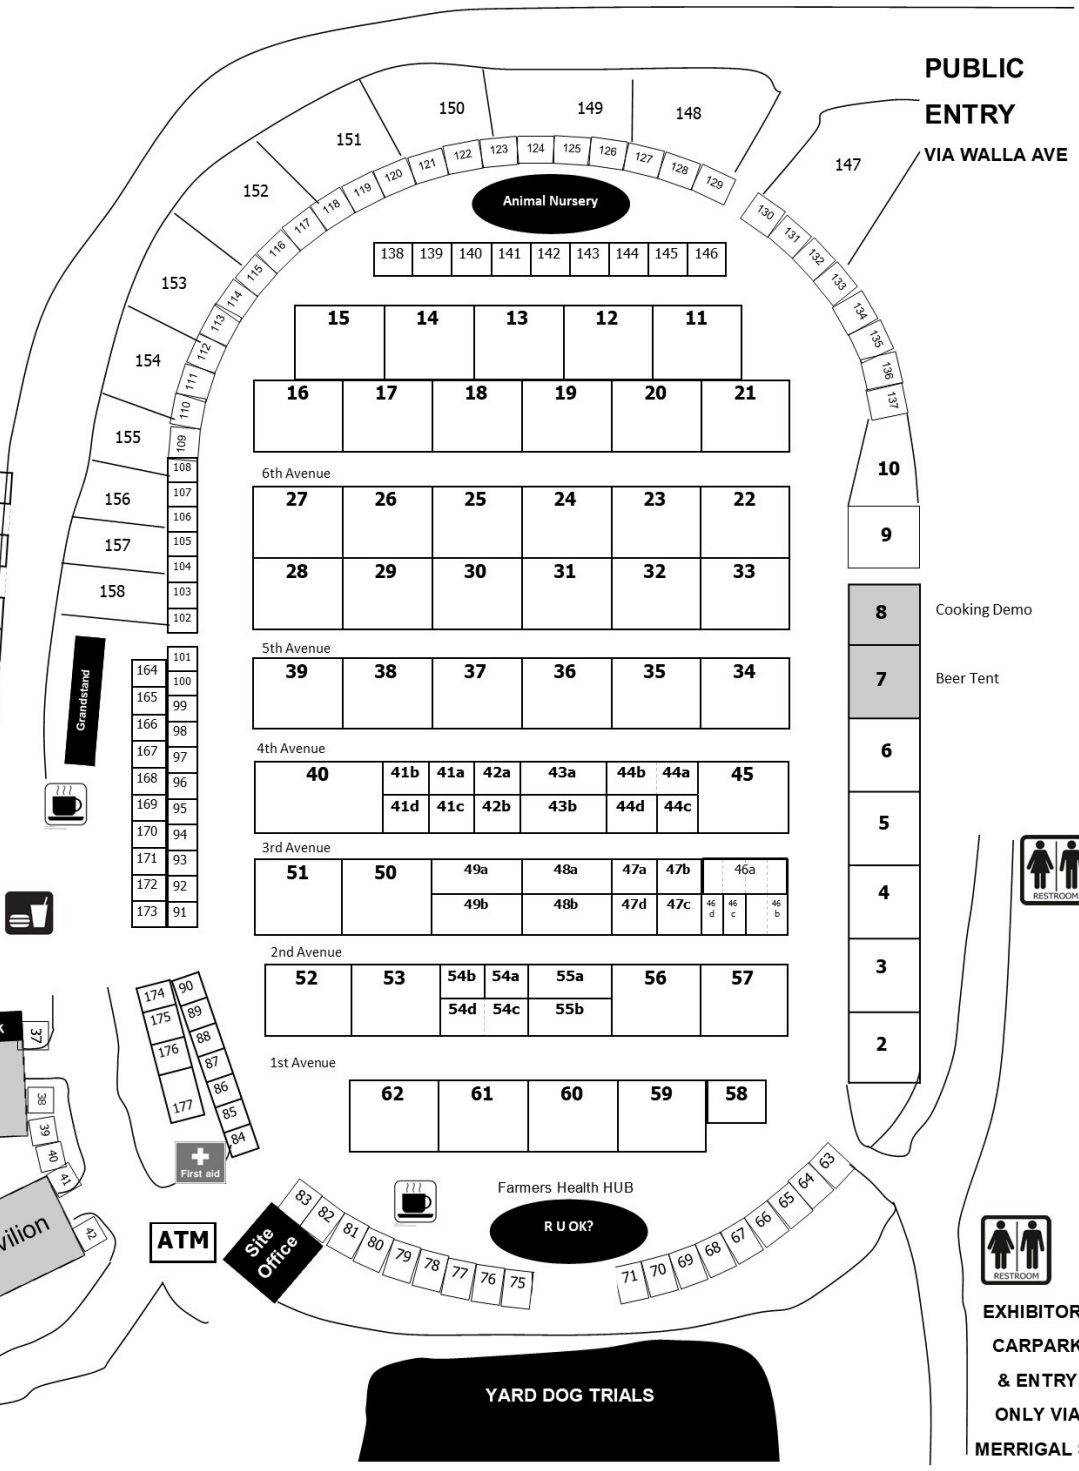

2021

SITE MAP

PUBLIC CAR PARK

Lawn Mower Races

Amusement Rides

Pony Rides

206
204
203
202
201

Restroom

DAVIDGE PAVILION

FC 4 FC 3 FC 2 1

MAIN STAGE

Food Court

173 172 171 170 169 168 167 166 165 164

FC 5 FC 6 FC 7

Kiosk

Woodside Hall

37 38 39 40 41

McWilliam Pavilion

78

PUBLIC ENTRY VIA MERRIGAL ST

Restroom

EXHIBITORS
CARPARK
& ENTRY
ONLY VIA
MERRIGAL ST