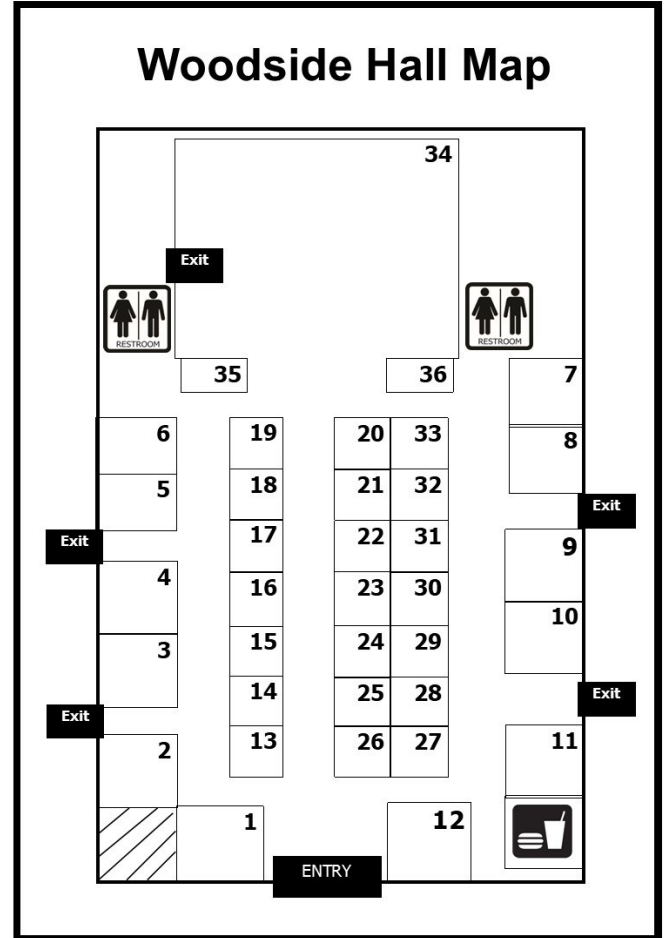

DAVIDGE PAVILION

FC 4 FC 3 FC 2 1

MAIN STAGE

Food Court

173 172 171 170 169 168 167 166 165 164

FC 5 FC 6 FC 7

Kiosk

Woodside Hall

37 38 39 40 41

McWilliam Pavilion

78

PUBLIC ENTRY VIA MERRIGAL ST

Restroom

EXHIBITORS
CARPARK
& ENTRY
ONLY VIA
MERRIGAL ST