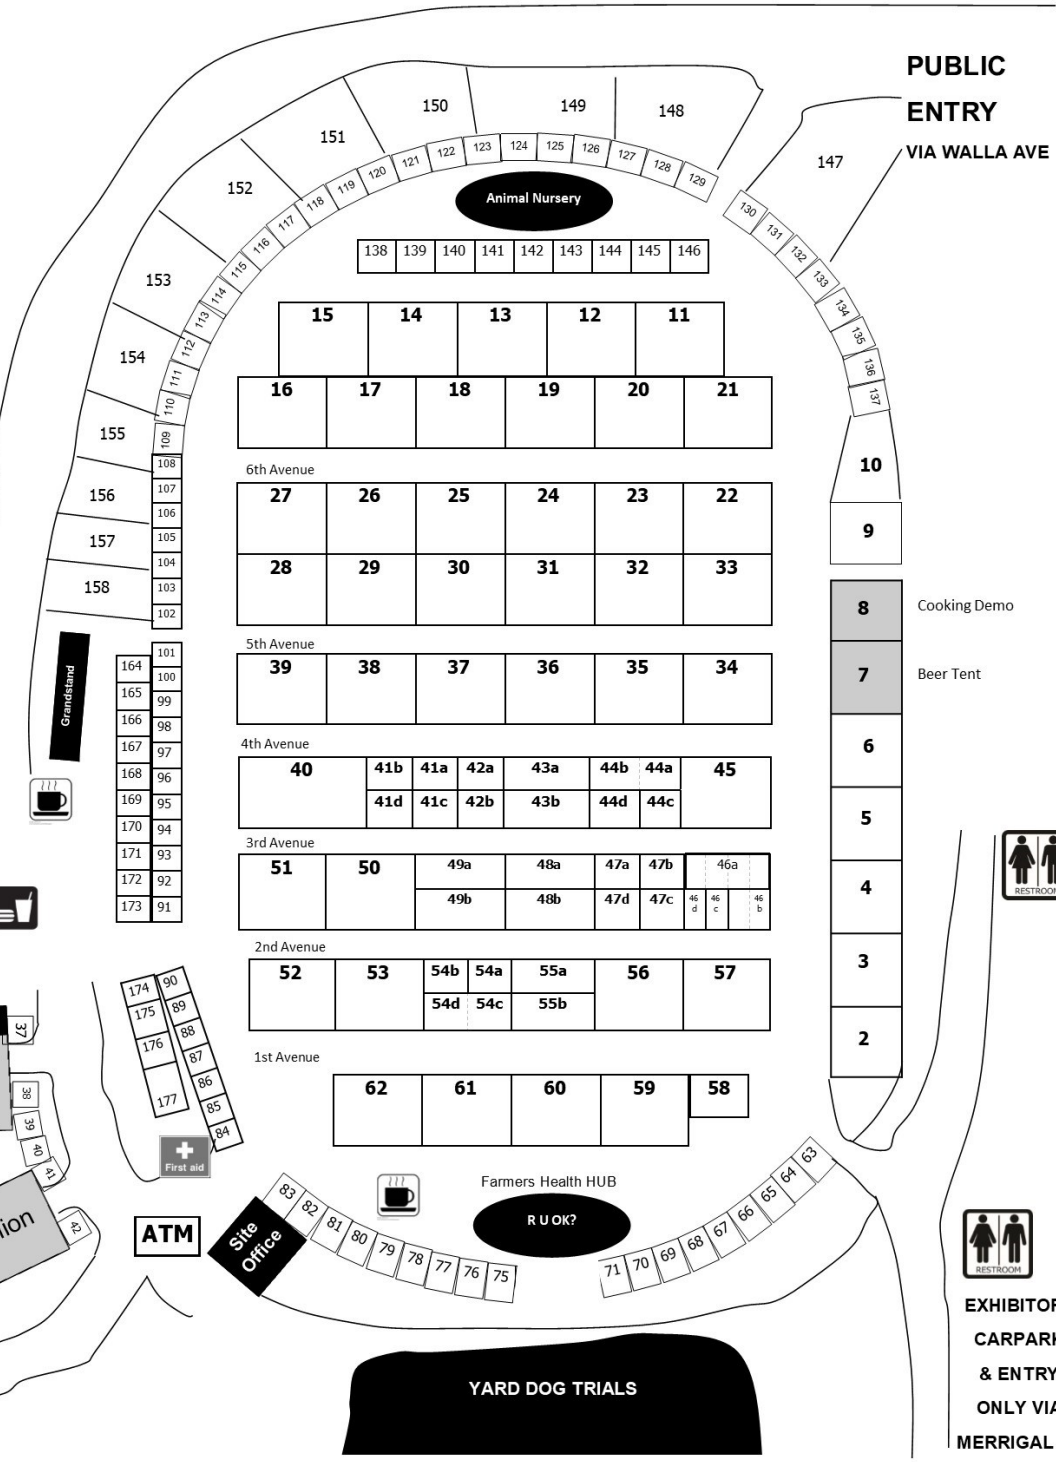

2020

SITE MAP

PUBLIC CAR PARK

Lawn Mower Races

Amusement Rides
Pony Rides

206
204
203
202
201

Davidge Pavilion

FC 4 FC 3 FC 2 1

MAIN STAGE

Food Court

FC 5 FC 6 FC 7

Kiosk

Woodside Hall

37
36
35
34
33
32
31
30
29
28
27
26
25
24
23
22
21
20
19
18
17
16
15
14
13
12
11
10
9
8
7
6
5
4
3
2
1

McWilliam Pavilion

PUBLIC ENTRY
VIA MERRIGAL ST

RESTROOM

EXHIBITORS
CARPARK
& ENTRY
ONLY VIA
MERRIGAL ST