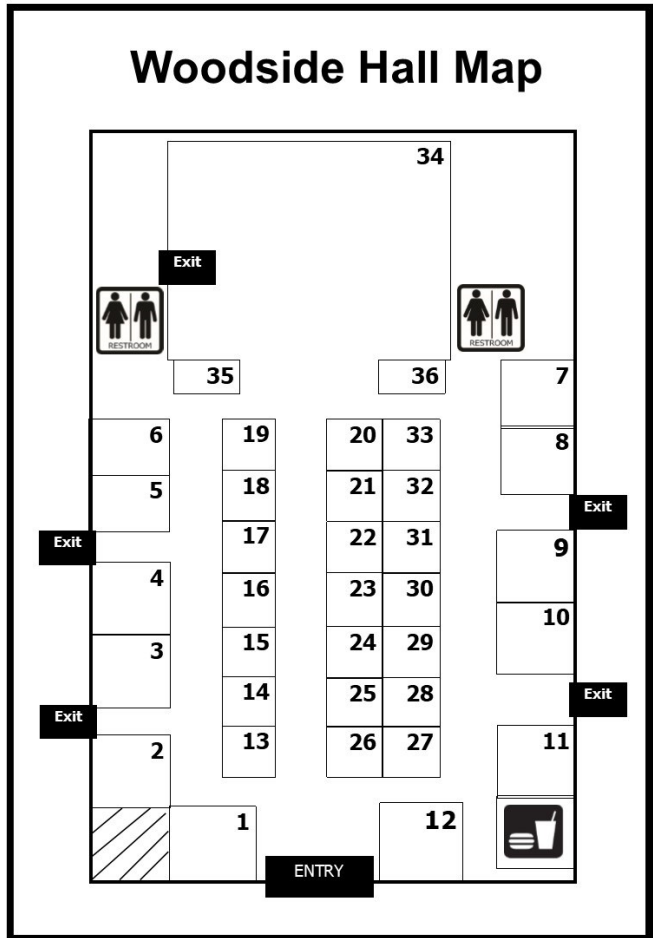

MAIN STAGE

Food Court

FC 5 FC 6 FC 7

Kiosk

Woodside Hall

37
36
35
34
33
32
31
30
29
28
27
26
25
24
23
22
21
20
19
18
17
16
15
14
13
12
11
10
9
8
7
6
5
4
3
2
1

McWilliam Pavilion

PUBLIC ENTRY
VIA MERRIGAL ST

RESTROOM

EXHIBITORS
CARPARK
& ENTRY
ONLY VIA
MERRIGAL ST