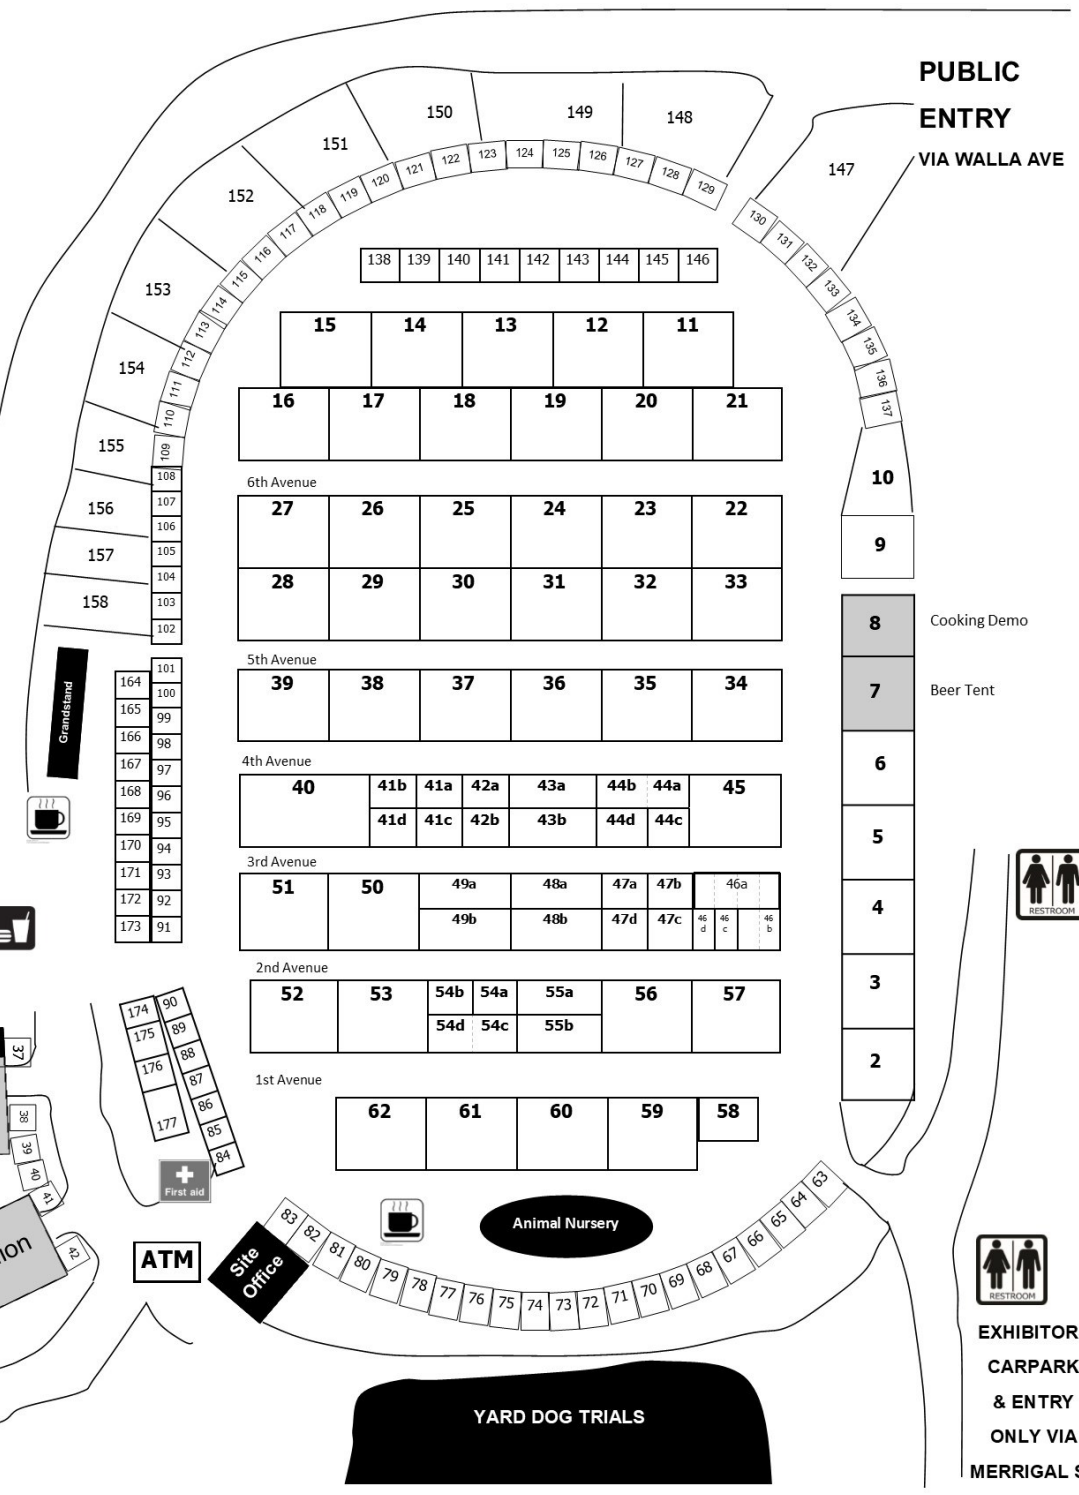

FC 4 FC 3 FC 2 1

MAIN STAGE

Food Court

FC 5 FC 6 FC 7

Kiosk

Woodside Hall

77
78
79
80
81
82
83

McWilliam Pavilion

ATM

Site Office

Animal Nursery

YARD DOG TRIALS

PUBLIC ENTRY VIA MERRIGAL ST

PUBLIC ENTRY VIA WALLA AVE

Cooking Demo
Beer Tent

EXHIBITORS CARPARK & ENTRY ONLY VIA MERRIGAL ST

Woodside Hall Map

McWilliam Pavillion