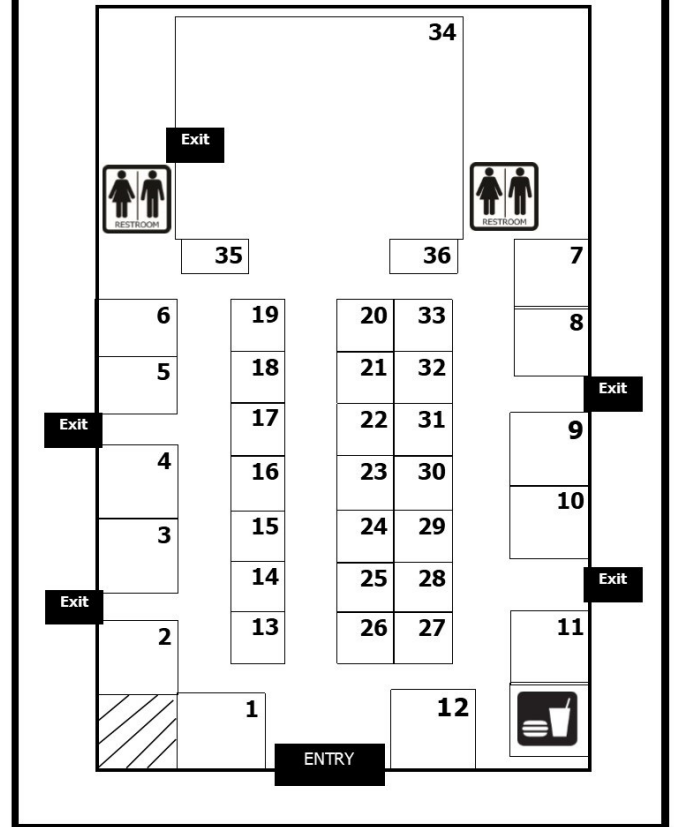

FC 4 FC 3 FC 2 1

MAIN STAGE

Food Court

FC 5 FC 6 FC 7

Kiosk

Woodside Hall

77
78
79
80
81
82
83

McWilliam Pavilion

ATM

Site Office

Animal Nursery

YARD DOG TRIALS

PUBLIC ENTRY VIA MERRIGAL ST

PUBLIC ENTRY VIA WALLA AVE

Cooking Demo
Beer Tent

EXHIBITORS CARPARK & ENTRY ONLY VIA MERRIGAL ST

Woodside Hall Map

McWilliam Pavillion