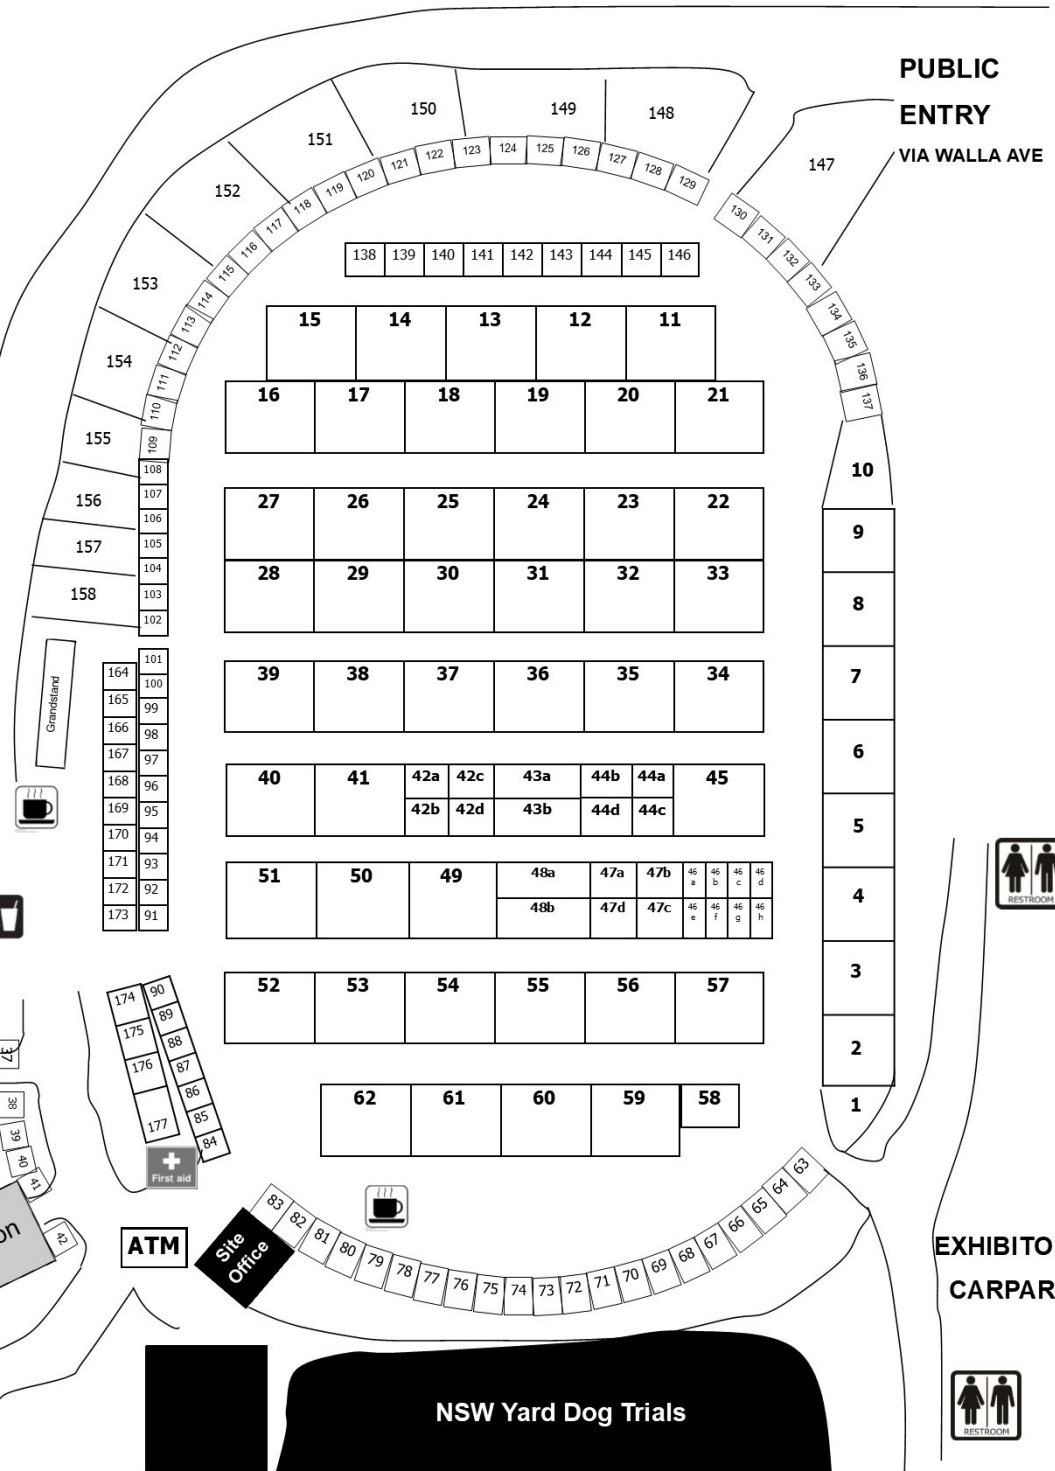

2019

SITE MAP

PUBLIC CAR PARK

Amusement Rides
Pony Rides

Davidge Pavilion

FC 4	FC 3	FC 2	1
------	------	------	---

MAIN STAGE

Food Court

FC 5 FC 6 FC 7

Kiosk

Woodside Hall

McWilliam Pavilion

ATM

Site Office

NSW Yard Dog Trials

PUBLIC ENTRY VIA WALLA AVE

EXHIBITORS CARPARK