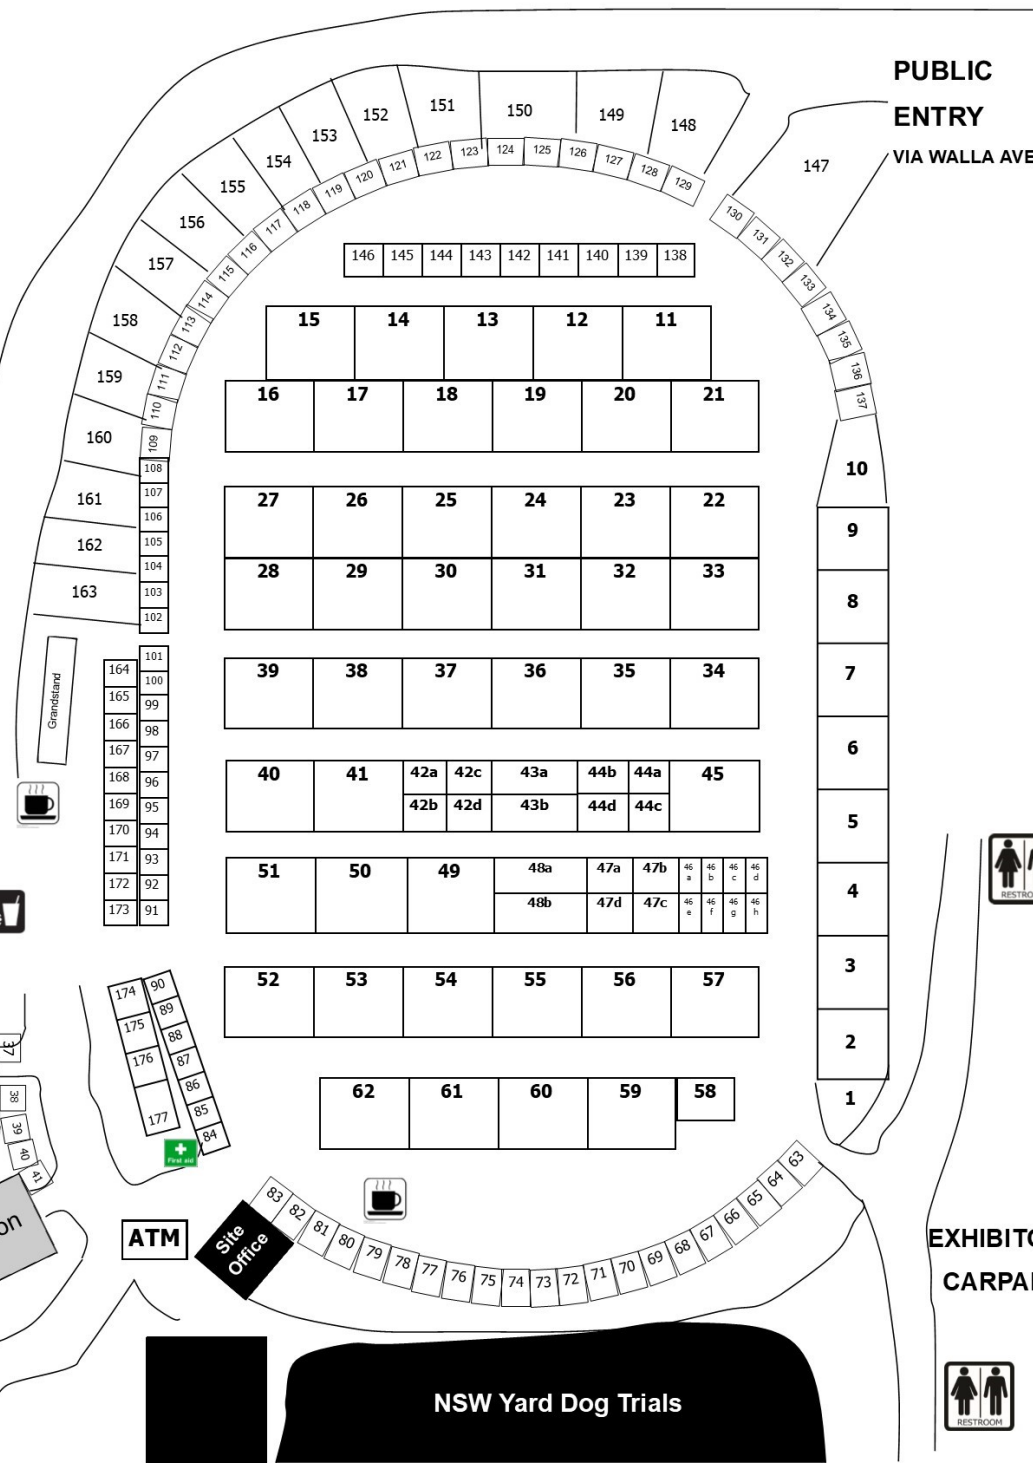

Site Map

**PUBLIC
CAR PARK**

Davidge Pavilion

FC 4	FC 3	FC 2	FC 1
------	------	------	------

MAIN STAGE **Food Court**

FC 5 FC 6 FC 7 **Kiosk**

Woodside Hall

McWilliam Pavilion

ATM

Site Office

NSW Yard Dog Trials

**PUBLIC
ENTRY
VIA WALLA AVE**

Woodside Hall Map

McWilliam Pavillion

**EXHIBITORS
CARPARK**