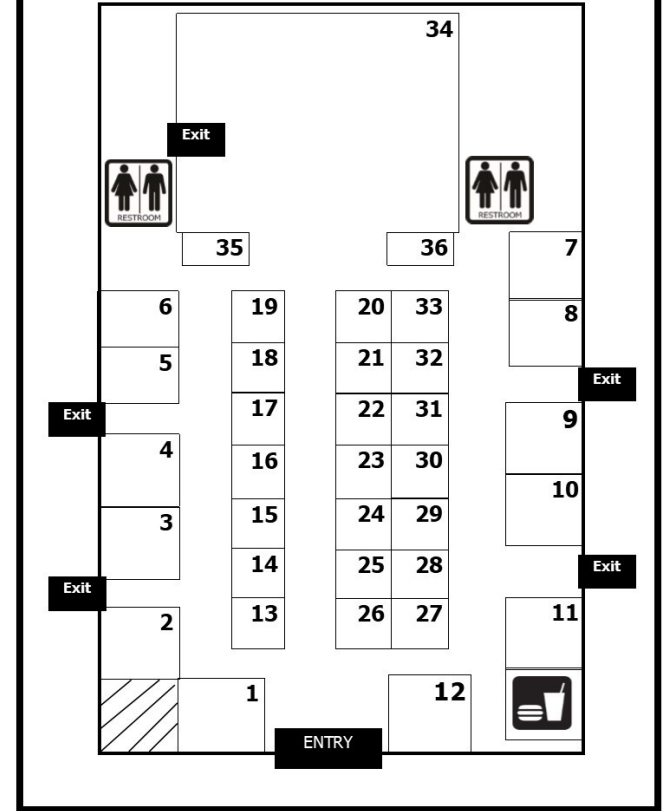

Site Map

**PUBLIC
CAR PARK**

Davidge Pavilion

FC 4	FC 3	FC 2	FC 1
------	------	------	------

MAIN STAGE **Food Court**

FC 5 FC 6 FC 7 **Kiosk**

Woodside Hall

McWilliam Pavilion

ATM

Site Office

NSW Yard Dog Trials

**PUBLIC
ENTRY
VIA WALLA AVE**

Woodside Hall Map

McWilliam Pavillion

**EXHIBITORS
CARPARK**